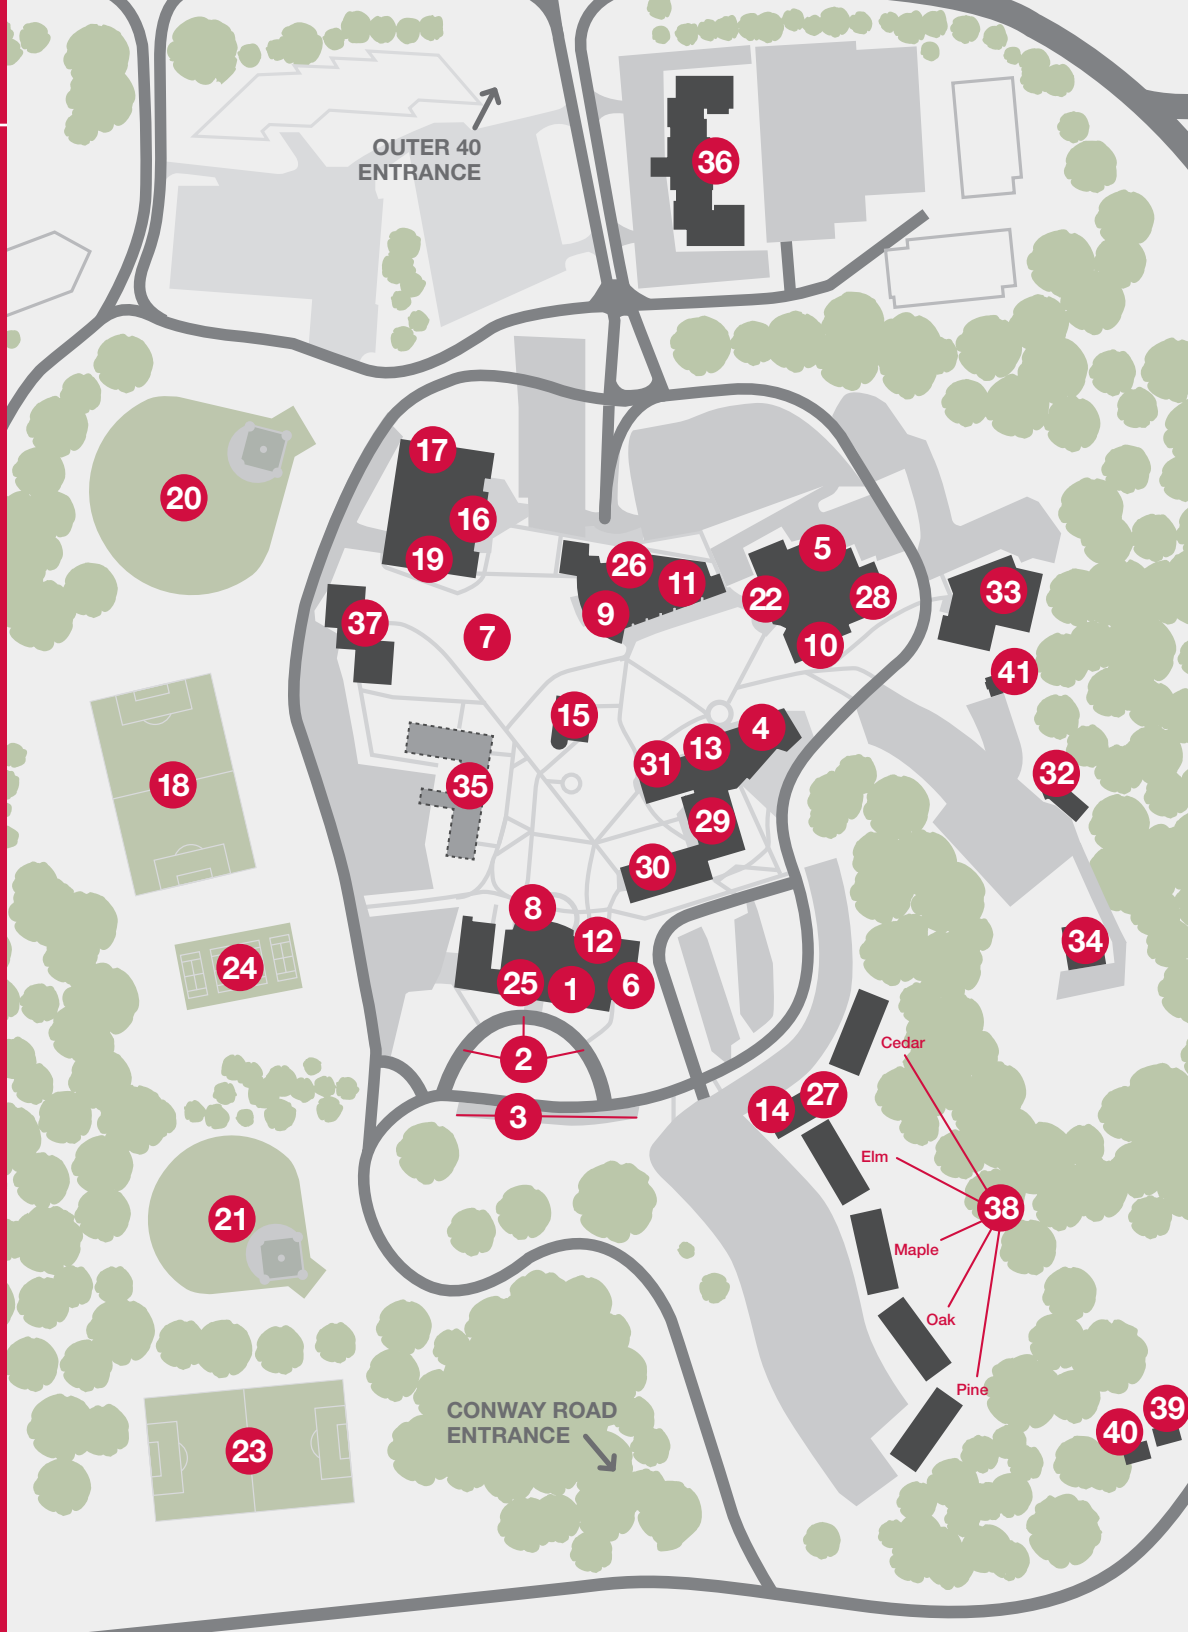

VISITORS

1. Visitors Center
2. Admissions Visitors Parking
3. General Visitors Parking

DESTINATIONS

4. Maryville Auditorium (Anheuser Busch Academic Center)
5. Morton May Art Gallery (University Library)
6. President's Conference Center (Gander Hall, ground floor)
7. Commencement Lawn
8. Gander Dining Hall (Gander Hall)
9. Donius University Center Atrium
10. Kaldi's Coffee (University Library)
11. University Bookstore (Donius University Center)
12. President's Conference Room (Gander Hall, second floor)
13. Pfaff Lobby (Anheuser Busch Academic Center)
14. Buder Family Student Commons
15. Charles M. Huttig Memorial Chapel

650 Maryville University Drive
St. Louis, Missouri 63141
314.529.9300
www.maryville.edu

ATHLETICS

16. John E. and Adaline Simon Athletic Center
17. Moloney Arena
18. Soccer Field
19. Fitness Center
20. Weber Field (Baseball)
21. Softball Field
22. Monsanto Room
23. Soccer Practice Field
24. Tennis Courts

ADMINISTRATION

25. Gander Hall
26. Donius University Center
27. Public Safety Office (Buder Family Student Commons West)

ACADEMICS

28. University Library
29. Anheuser Busch Academic Center
30. Reid Hall
31. Kernaghan Hall
32. McNally House
33. Art & Design Building
34. Art & Design 3D Studio
35. Walker Hall (Coming in 2015)

HOUSING

36. Cookie and T.R. Potter Jr. Hall
37. Mouton Residence Hall
38. Hilltop Student Apartments (Cedar, Elm, Maple, Oak, and Pine)
39. Cove House
40. Ranch House
41. The Annex